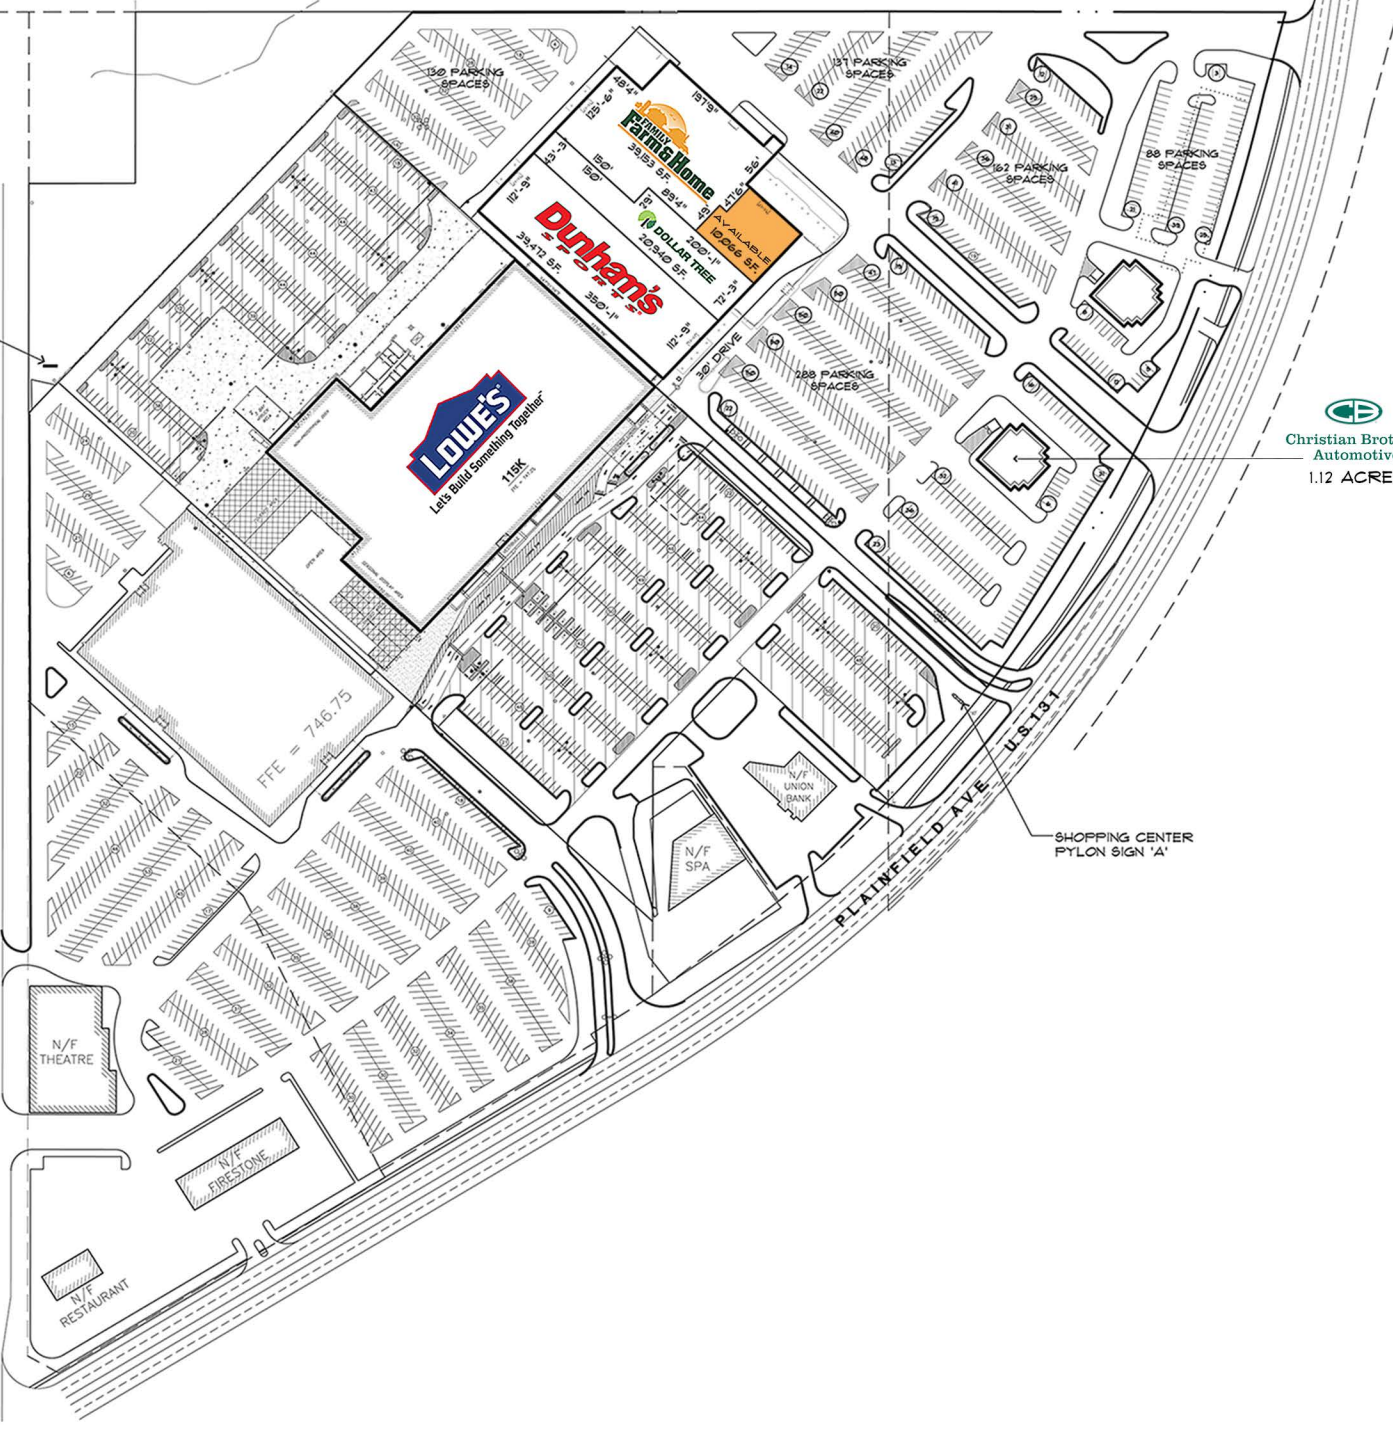

SHOPPING CENTER
PYLON SIGN 'B'

JUPITER ROAD

**Christian Brothers
Automotive**
1.12 ACRES

SHOPPING CENTER
PYLON SIGN 'A'