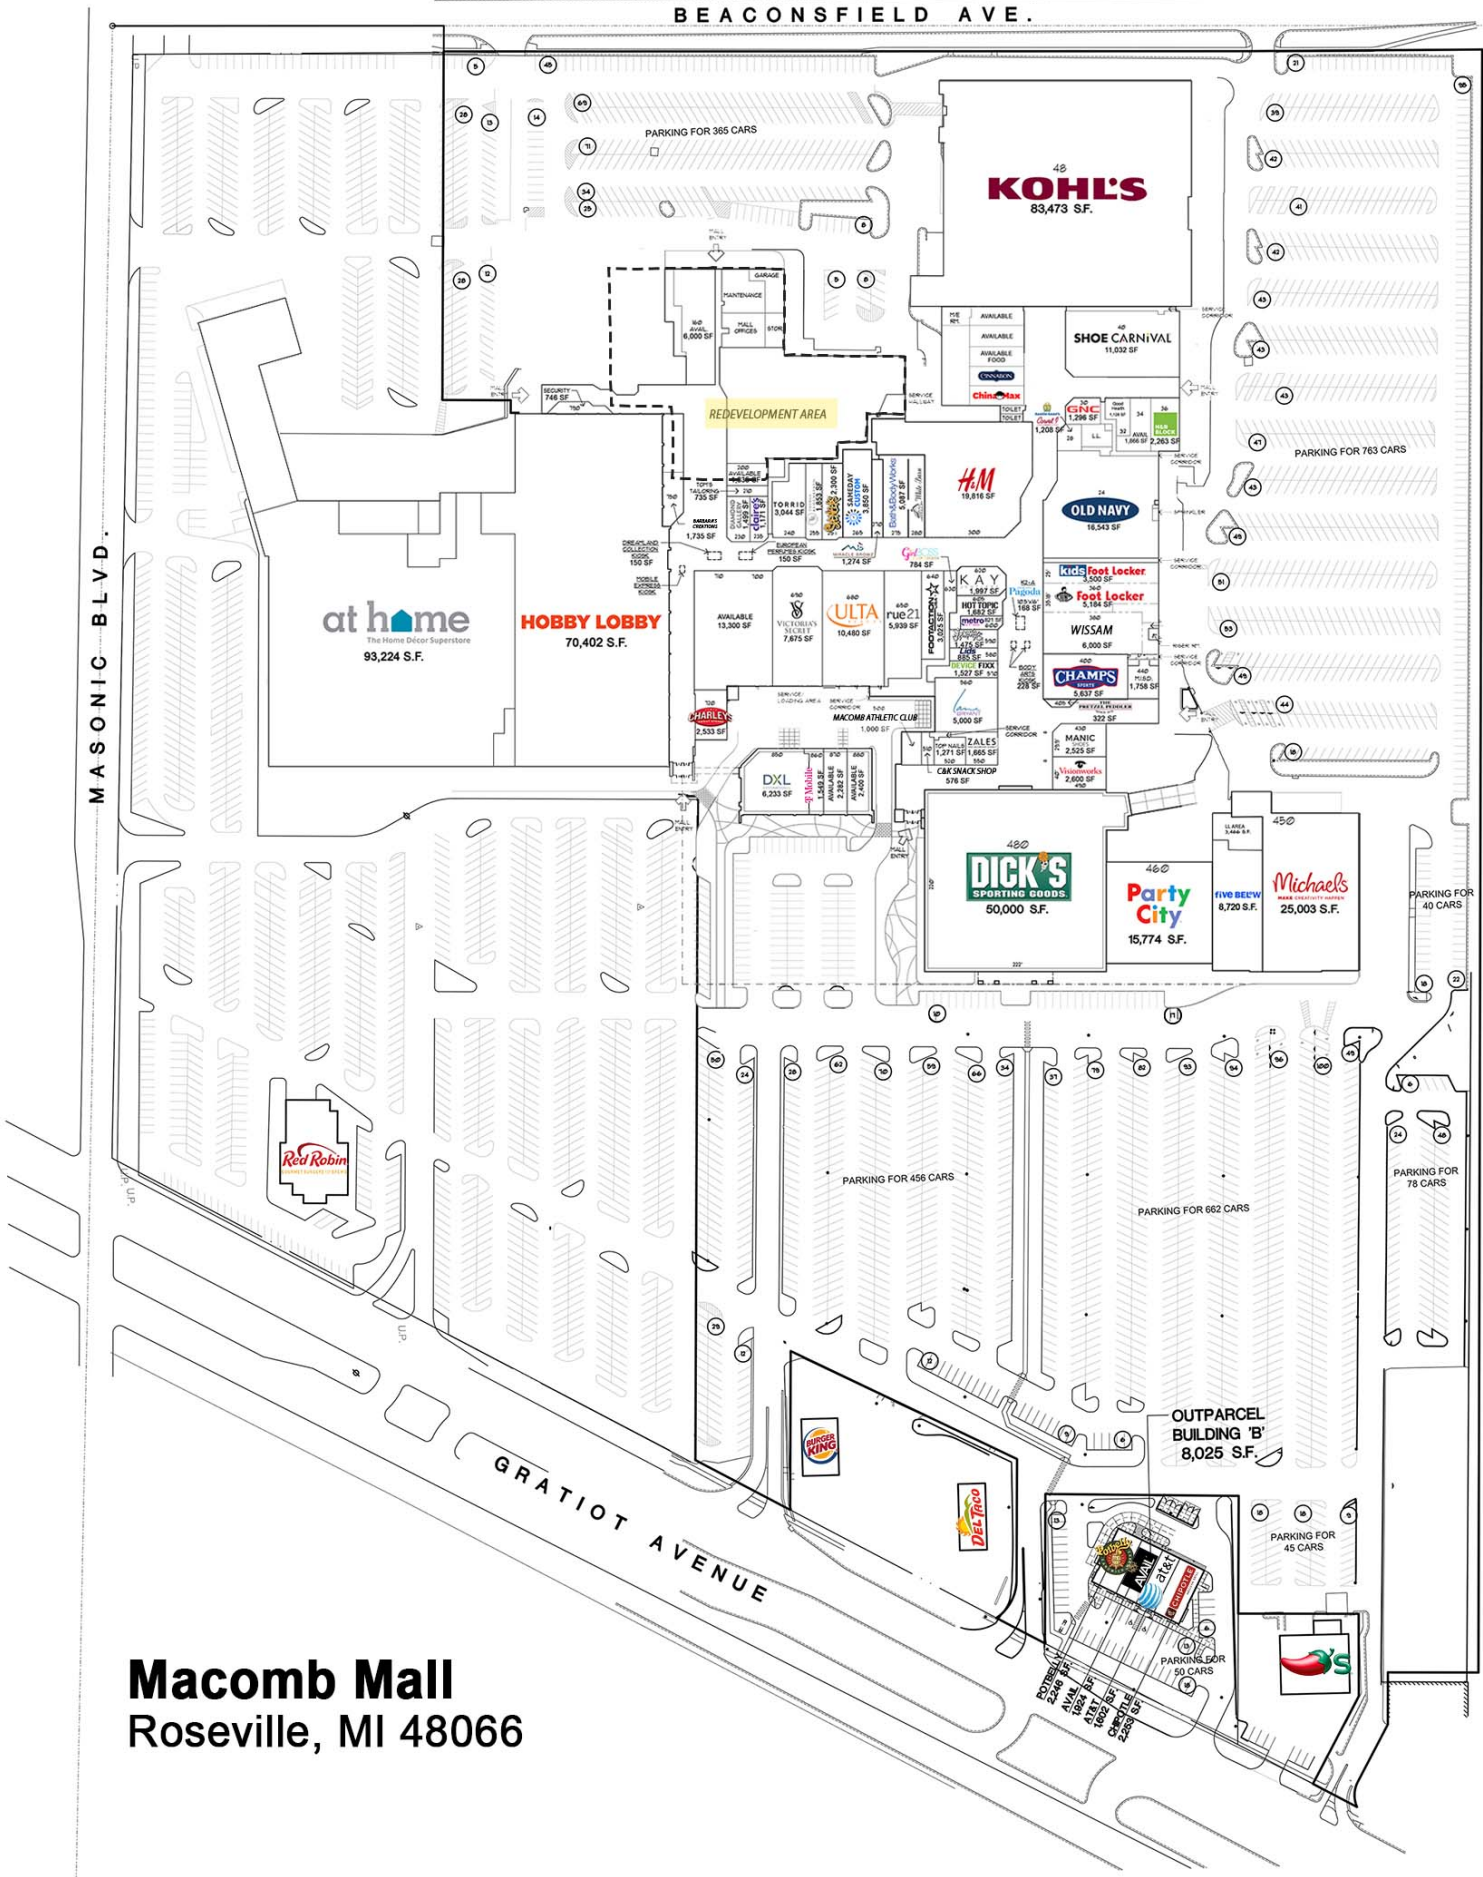

BEACONSFIELD AVE.

MASONIC BLVD.

Macomb Mall

Roseville, MI 48066