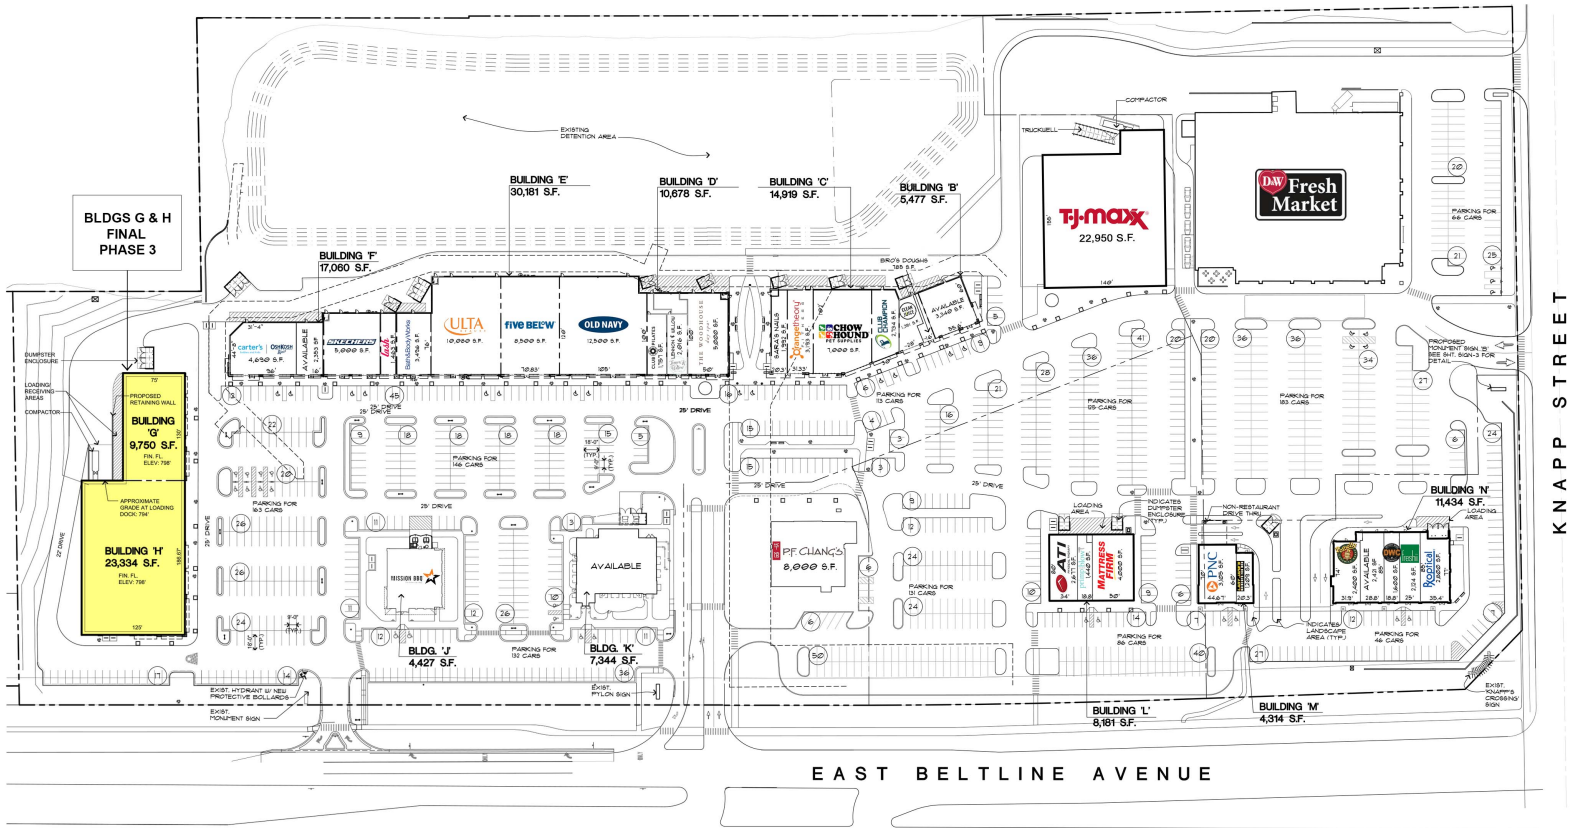

# The Village at Knapp's Crossing Grand Rapids, Michigan 49525

**← SITE LEASE PLAN**

SCALE: 1"=60'-0"

© COPYRIGHT 2016: ROGOVOY ARCHITECTS, P.C.