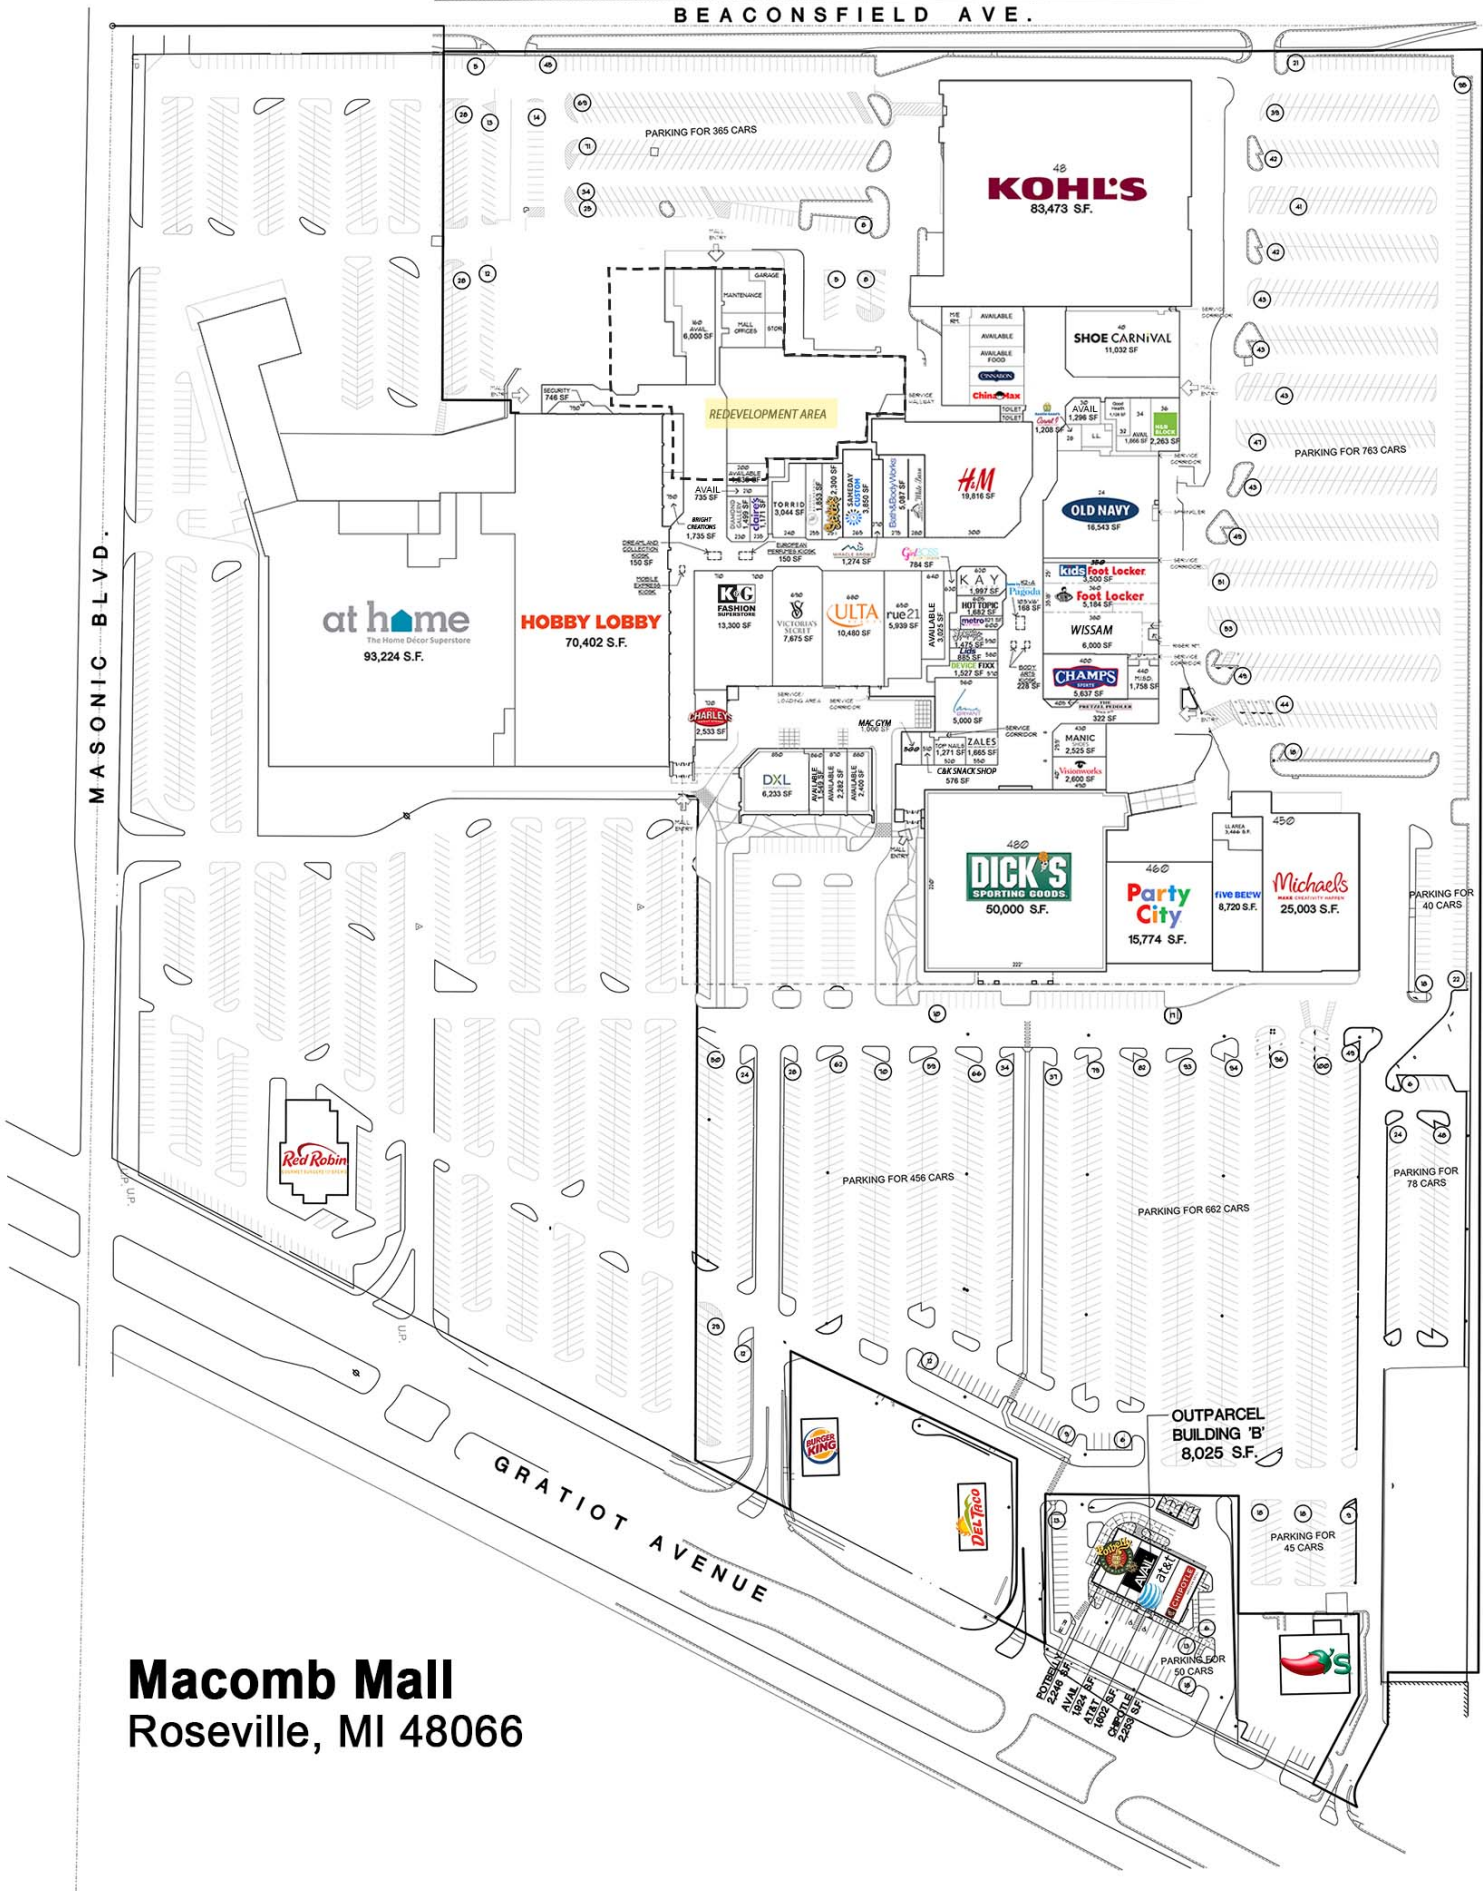

BEACONSFIELD AVE.

MASONIC BLVD.

Macomb Mall
 Roseville, MI 48066