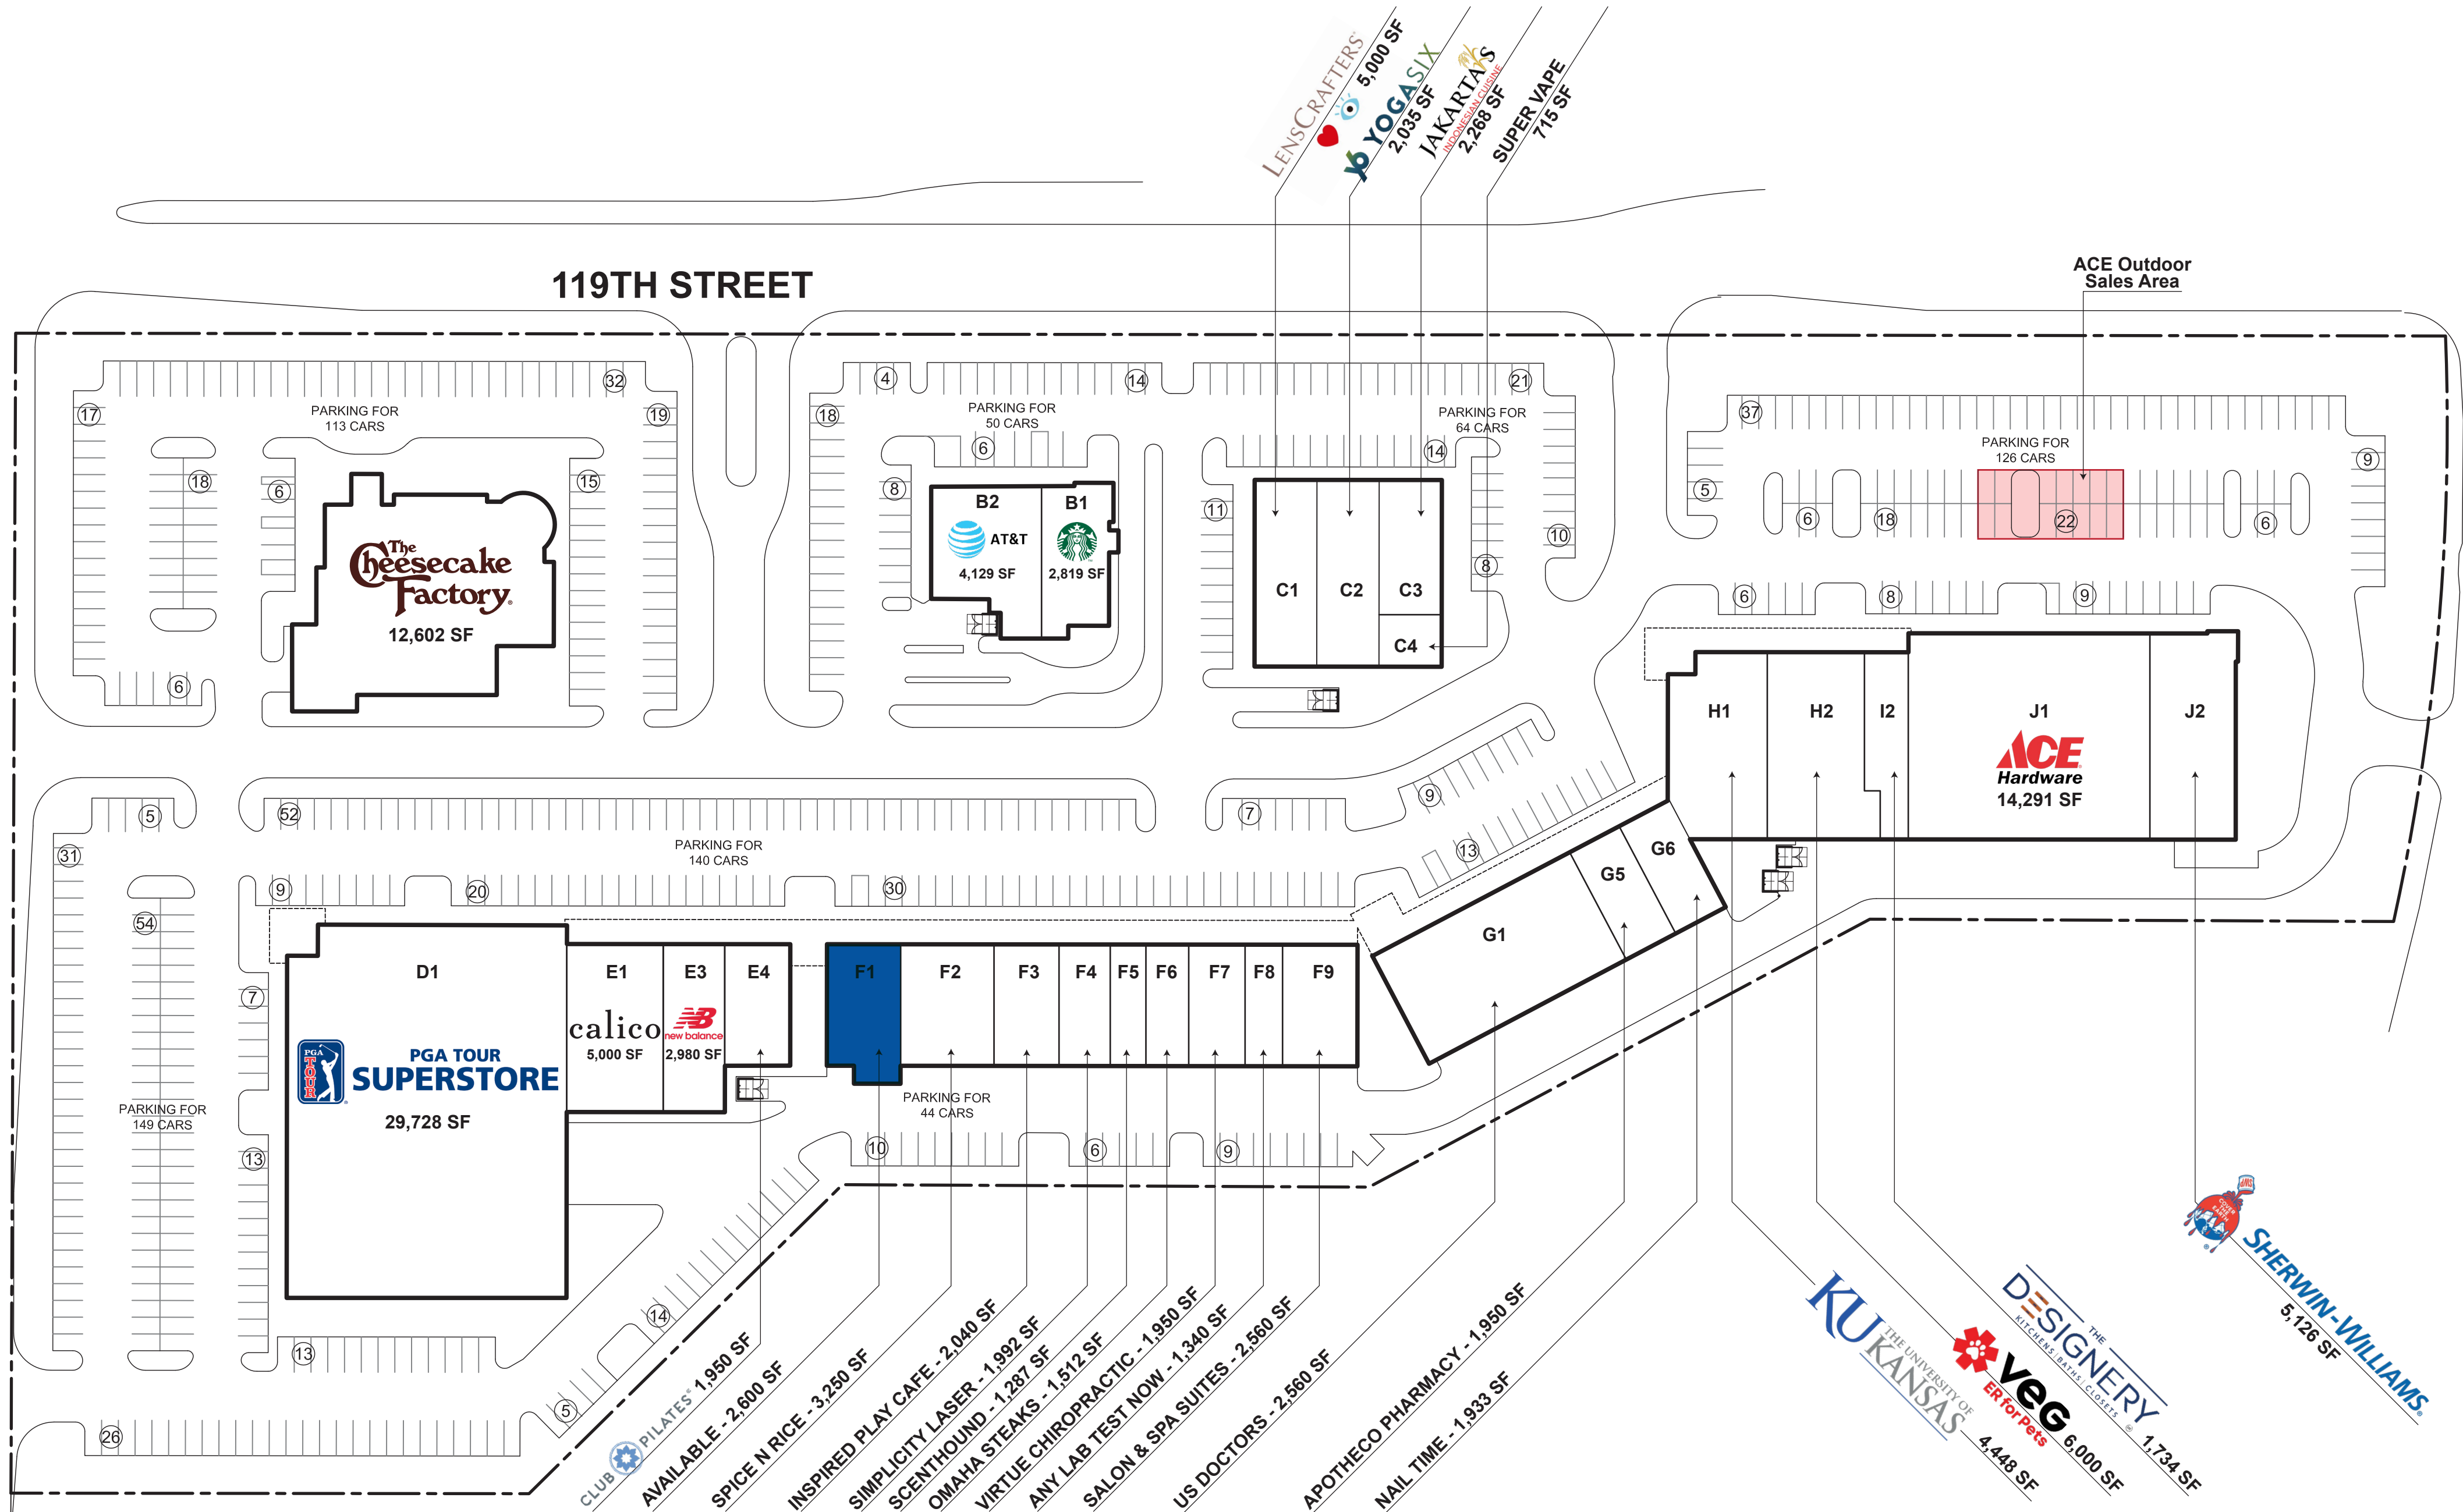

GLENWOOD STREET

119TH STREET

PARKING FOR 113 CARS

The Cheesecake Factory
12,602 SF

PARKING FOR 50 CARS

B2 AT&T 4,129 SF
B1 Starbucks 2,819 SF

PARKING FOR 64 CARS

C1 **C2** **C3**
C4

PARKING FOR 126 CARS

H1 **H2** **I2** **J1** **J2**

ACE Hardware
14,291 SF

ACE Outdoor Sales Area

PARKING FOR 140 CARS

D1 **E1** **E3** **E4** **F1** **F2** **F3** **F4** **F5** **F6** **F7** **F8** **F9** **G1** **G5** **G6**

PGA TOUR SUPERSTORE
29,728 SF

calico 5,000 SF
new balance 2,980 SF

PARKING FOR 44 CARS

PARKING FOR 149 CARS

- CLUB PILATES* 1,950 SF
- AVAILABLE - 2,600 SF
- SPICE N RICE - 3,250 SF
- INSPIRED PLAY CAFE - 2,040 SF
- SIMPLICITY LASER - 1,992 SF
- SCENTHOUND - 1,287 SF
- OMAHA STEAKS - 1,512 SF
- VIRTUE CHIROPRACTIC - 1,950 SF
- ANY LAB TEST NOW - 1,340 SF
- SALON & SPA SUITES - 2,560 SF
- US DOCTORS - 2,560 SF
- APOTHECO PHARMACY - 1,950 SF
- NAIL TIME - 1,933 SF
- KU THE UNIVERSITY OF KANSAS
- veg ER for Pets 4,448 SF
- DESIGNERY THE KITCHENS, BATHS, CLOSETS 6,000 SF
- 1,734 SF
- SHERWIN-WILLIAMS 5,126 SF

- LENSCRAFTERS 5,000 SF
- YOGA SIX 2,035 SF
- JAKARTA'S 2,268 SF
- SUPER VAPE 715 SF